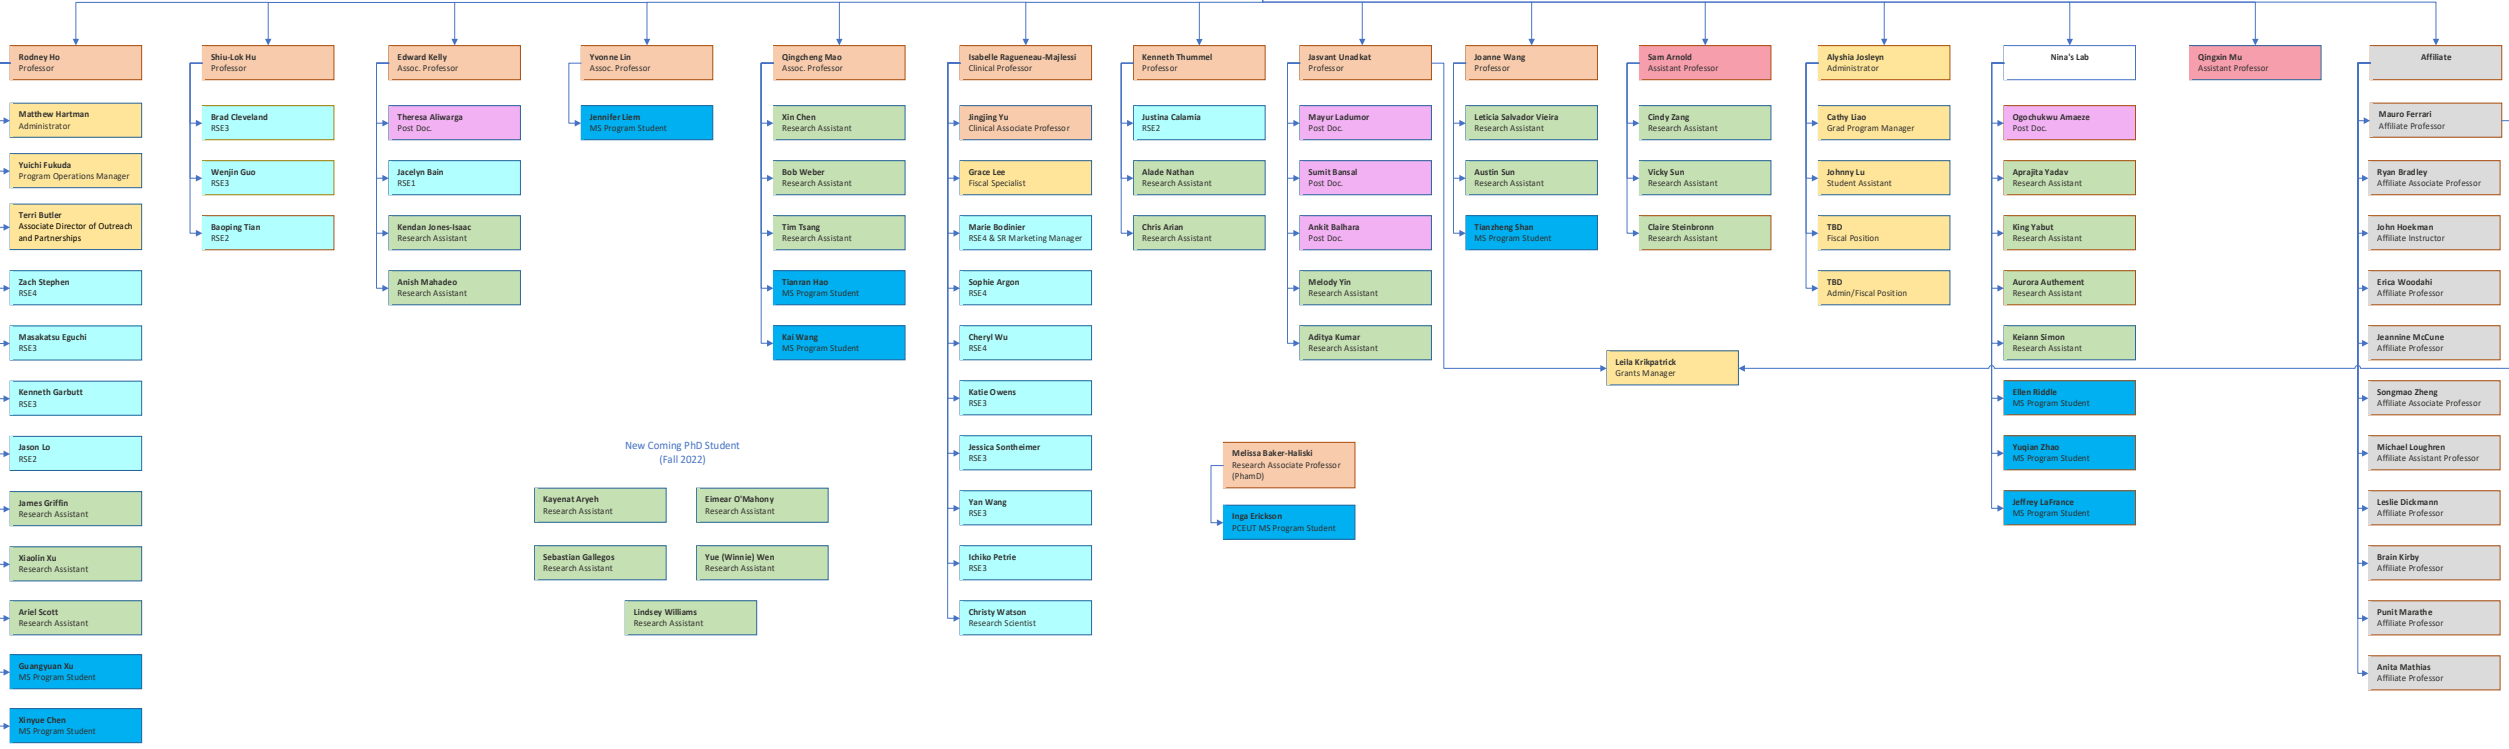

Nina Isoherranen
Professor and Chair

Mai Ponsang
Assistant to the Chair

- Department Chair
- Professor and Assoc. Professor
- Assistant Professor
- Postdoctoral
- Research Scientist Engineer
- Research Assistant & PhD Program Student
- MS Program Student
- Administrative Staff
- Affiliate